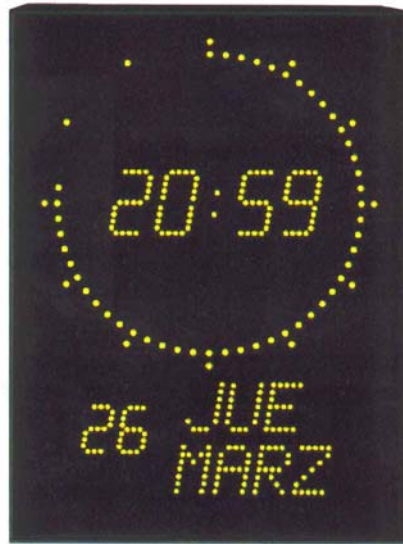

DIGITAL CLOCK

Digital Wall Clock

TIME RECORDERS, TIME CONTROL AND TIME MEASUREMENT

DIGITAL CLOCK

Digital Wall Clock

MASTER CLOCKS AND DIGITAL CALENDARS DESIGNED AND MANUFACTURED FOR INTEGRATION INTO ANY WORK ENVIRONMENT (OFFICES, INDUSTRIES, ADVERTISING, INTERIOR, EXTERIOR). THERE ARE MANY OPTIONS TO CHOOSE FROM: FROM A SIMPLE INDEPENDENT DIGITAL CLOCK SHOWING THE TIME (HH:MM), TO A COMPLETE INSTALLATION WITH MULTIPLE CLOCKS (HH:MMS:S), CALENDARS (DD:MM:YYYY), CHRONOMETERS, THERMOMETERS, ETC, ALL SYNCHRONIZED WITHIN THE SAME NETWORK.

GENERAL CHARACTERISTICS:

- ☐ 3'6864 MHz. quartz time base.
- ☐ Power: 220 v. 50 Hz.
- ☐ LED viewing. (7 segments). Red characters.
- ☐ Continuous indication of:
 - Hour, Minute, Second, Day of the Week,
 - Day of the Month, Month (depending on model).
- ☐ Operational reserve: 2 days in case of power outage.
- ☐ Thermo-lacquered aluminum casing (black).
- ☐ Wall mounting.
- ☐ Digit height: 5 cm to 120 cm.
(depending on model)

Options

- ☐ Inverse parallel minute receptor: 6 mA/24 v.
- ☐ Receptor for AFNOR code NFS 87500.
- ☐ RADIO-SYNCHRONIZED version: radio signal receptor for TDF (France Inter).
- ☐ INPUT/OUTPUT version ASCII RS-232 or RS-422 (according to order)
- ☐ CHRONOMETER version: (counts backwards / Average time. Remote control with a 2 m cable.
- ☐ Version with TEMPERATURE.
- ☐ TOPS hour outputs (6 tops)
- ☐ OUTDOOR version, tough IP-54 casing.